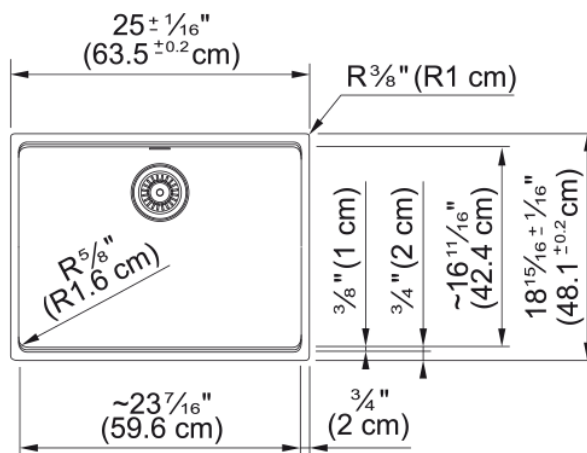

Maris Undermount Sink - MAG11023ADA-PWT | 125.0687.041

Technical Data

Aspect

Sink type	Sink
Type of material	Granite
Number of bowls	1
Color	Polar white
Surface finish	None

Product Dimensions

Exterior size: right to left	25.008
Exterior size: front to back	18.937
Large bowl size: right to left	23.465
Large bowl size: front to back	16.614
Large bowl: depth	5

Installation

Minimum cabinet size	30"
----------------------	-----

Product specifications

Installation type	Undermount
Drain hole	3 1/2"
Position of drainer	No drainer

Product identification

Product brand	FRANKE
Product family	Maris
Collection	Maris
Certified by	IAPMO