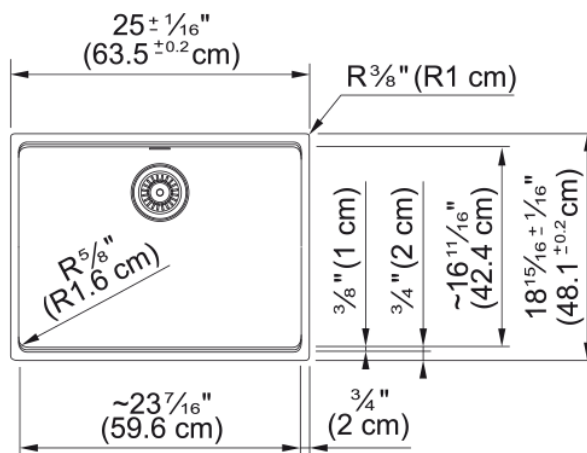

Maris Undermount Sink -MAG11023ADA-PWT-S | 125.0687.181

Technical Data

Aspect

Sink type	Sink
Type of material	Granite
Number of bowls	1
Color	Polar white
Surface finish	None

Product Dimensions

Exterior size: right to left	25.008
Exterior size: front to back	18.937
Large bowl size: right to left	23.465
Large bowl size: front to back	16.614
Large bowl: depth	5

Installation

Minimum cabinet size	27"
----------------------	-----

Product specifications

Installation type	Undermount
Drain hole	3 1/2"
Position of drainer	No drainer

Product identification

Product brand	FRANKE
Product family	Maris
Collection	Maris
Certified by	IAPMO