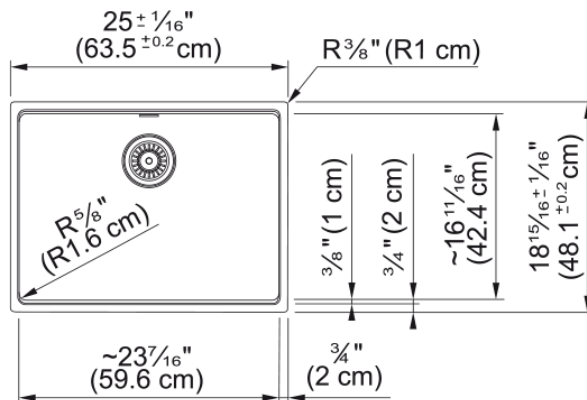

Maris Undermount Sink - MAG11023-CHA-S | 125.0687.169

Technical Data

Aspect

Sink type	Sink
Type of material	Granite
Number of bowls	1
Color	Champagne
Surface finish	None

Product Dimensions

Exterior size: right to left	25.008
Exterior size: front to back	18.937
Large bowl size: right to left	23.465
Large bowl size: front to back	16.614
Large bowl: depth	9.488

Installation

Minimum cabinet size	27"
----------------------	-----

Product specifications

Installation type	Undermount
Drain hole	3 1/2"
Position of drainer	No drainer

Product identification

Product brand	FRANKE
Product family	Maris
Collection	Maris
Certified by	IAPMO