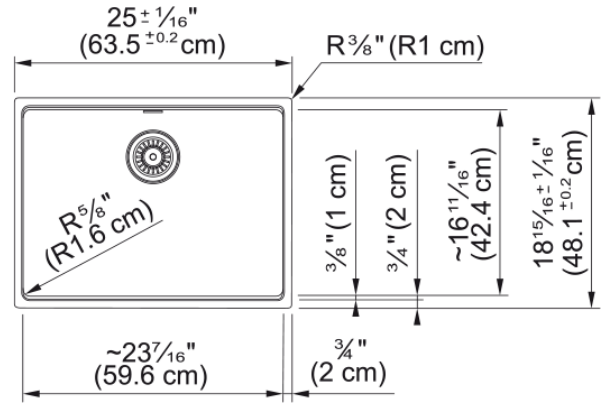

## Technical Data

### Product Dimensions

Exterior size: right to left	25.008
Exterior size: front to back	18.937
Large bowl size: right to left	23.465
Large bowl size: front to back	17.402
Large bowl: depth	9.488