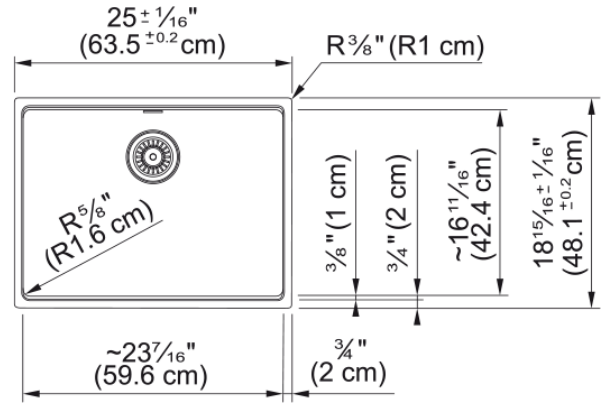

Maris Undermount Sink - MAG11023-MBK-S | 125.0687.170

Technical Data

Aspect

Sink type	Sink
Type of material	Granite
Number of bowls	1
Color	Matte black
Surface finish	None

Product Dimensions

Exterior size: right to left	25.008
Exterior size: front to back	18.937
Large bowl size: right to left	23.465
Large bowl size: front to back	16.614
Large bowl: depth	9.488

Installation

Minimum cabinet size	27"
----------------------	-----

Product specifications

Installation type	Undermount
Drain hole	3 1/2"
Position of drainer	No drainer

Product identification

Product brand	FRANKE
Product family	Maris
Collection	Maris
Certified by	IAPMO