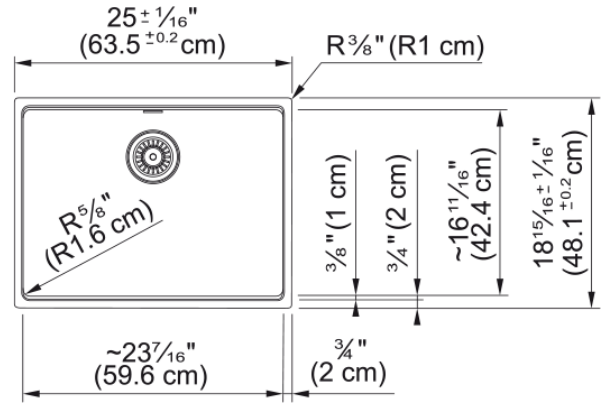

Maris Undermount Sink - MAG11023-MOC | 125.0687.031

Technical Data

Aspect

Sink type	Sink
Type of material	Granite
Number of bowls	1
Color	Mocha
Surface finish	None

Product Dimensions

Exterior size: right to left	25.008
Exterior size: front to back	18.937
Large bowl size: right to left	23.465
Large bowl size: front to back	17.402
Large bowl: depth	9.488

Installation

Minimum cabinet size	30"
----------------------	-----

Product specifications

Installation type	Undermount
Drain hole	3 1/2"
Position of drainer	No drainer

Product identification

Product brand	FRANKE
Product family	Maris
Collection	Maris
Certified by	IAPMO