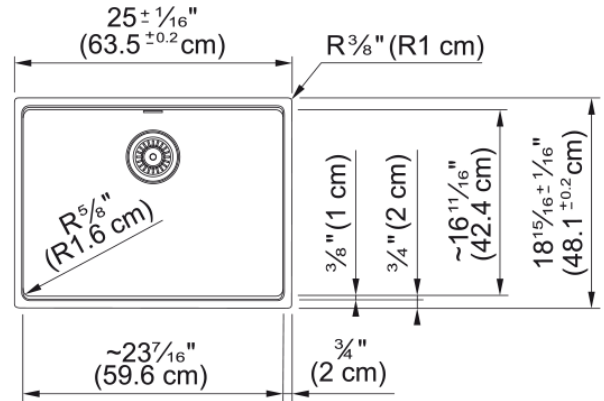

Maris Undermount Sink - MAG11023-MOC-S | 125.0687.171

Technical Data

Aspect

Sink type	Sink
Type of material	Granite
Number of bowls	1
Color	Mocha
Surface finish	None

Product Dimensions

Exterior size: right to left	25.008
Exterior size: front to back	18.937
Large bowl size: right to left	23.465
Large bowl size: front to back	16.614
Large bowl: depth	9.488

Installation

Minimum cabinet size	27"
----------------------	-----

Product specifications

Installation type	Undermount
Drain hole	3 1/2"
Position of drainer	No drainer

Product identification

Product brand	FRANKE
Product family	Maris
Collection	Maris
Certified by	IAPMO