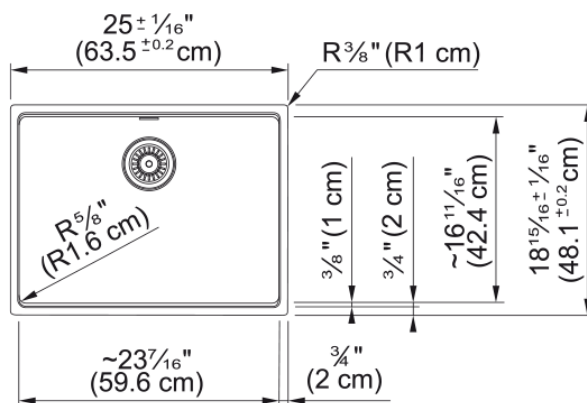

## Technical Data

### Product Dimensions

Exterior size: right to left	25.008
Exterior size: front to back	18.937
Large bowl size: right to left	23.465
Large bowl size: front to back	17.402
Large bowl: depth	9.488

### Installation

Minimum cabinet size	30"
----------------------	-----