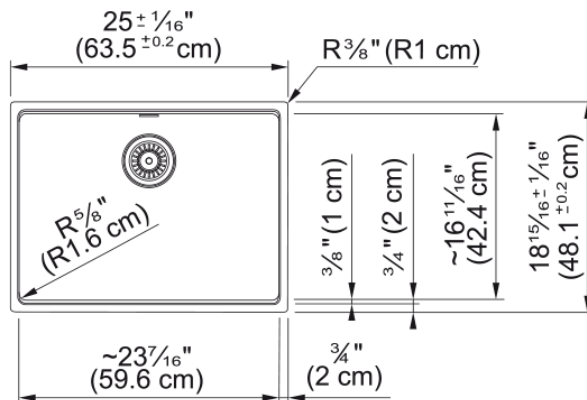

## Technical Data

### Product Dimensions

Exterior size: right to left	25.008
Exterior size: front to back	18.937
Large bowl size: right to left	23.465
Large bowl size: front to back	16.614
Large bowl: depth	9.488