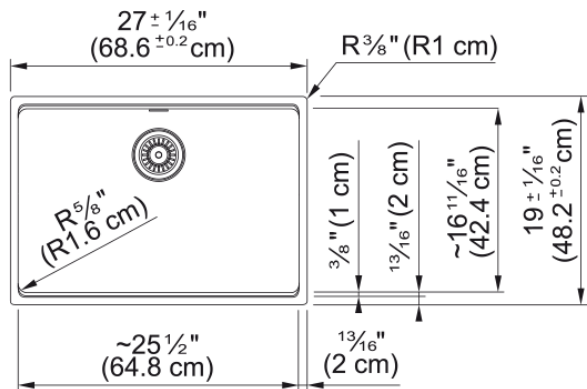

## Technical Data

### Product Dimensions

Exterior size: right to left	27.008
Exterior size: front to back	18.976
Large bowl size: right to left	25.433
Large bowl size: front to back	16.732
Large bowl: depth	9.488