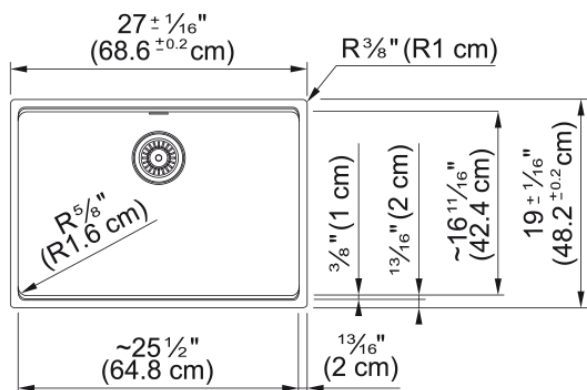

Maris Undermount Sink - MAG11025-MBK | 125.0687.023

Technical Data

Aspect

Sink type	Sink
Type of material	Granite
Number of bowls	1
Color	Matte black
Surface finish	None

Product Dimensions

Exterior size: right to left	27.008
Exterior size: front to back	18.976
Large bowl size: right to left	25.433
Large bowl size: front to back	16.732
Large bowl: depth	9.488

Installation

Minimum cabinet size	30"
----------------------	-----

Product specifications

Installation type	Undermount
Drain hole	3 1/2"
Position of drainer	No drainer

Product identification

Product brand	FRANKE
Product family	Maris
Collection	Maris
Certified by	IAPMO