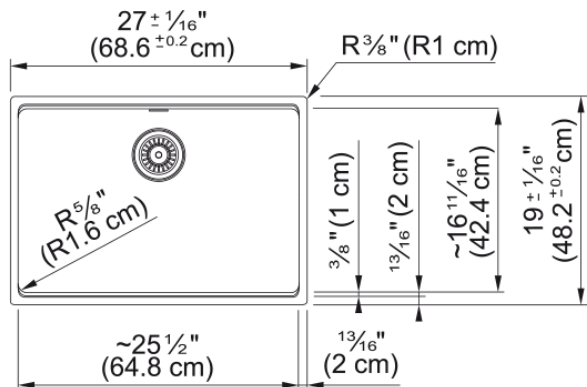

Maris Undermount Sink - MAG11025-MBK-S | 125.0687.163

Technical Data

Aspect

Sink type	Sink
Type of material	Granite
Number of bowls	1
Color	Matte black
Surface finish	None

Product Dimensions

Exterior size: right to left	27.008
Exterior size: front to back	18.976
Large bowl size: right to left	25.433
Large bowl size: front to back	16.732
Large bowl: depth	9.488

Installation

Minimum cabinet size	30"
----------------------	-----

Product specifications

Installation type	Undermount
Drain hole	3 1/2"
Position of drainer	No drainer

Product identification

Product brand	FRANKE
Product family	Maris
Collection	Maris
Certified by	IAPMO