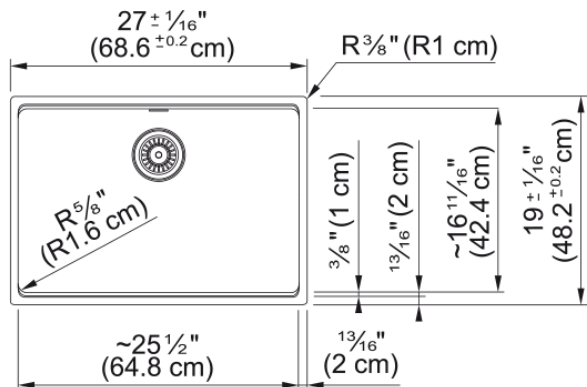

Maris Undermount Sink - MAG11025-MOC | 125.0687.024

Technical Data

Aspect

Sink type	Sink
Type of material	Granite
Number of bowls	1
Color	Mocha
Surface finish	None

Product Dimensions

Exterior size: right to left	27.008
Exterior size: front to back	18.976
Large bowl size: right to left	25.433
Large bowl size: front to back	16.732
Large bowl: depth	9.488

Installation

Minimum cabinet size	30"
----------------------	-----

Product specifications

Installation type	Undermount
Drain hole	3 1/2"
Position of drainer	No drainer

Product identification

Product brand	FRANKE
Product family	Maris
Collection	Maris
Certified by	IAPMO