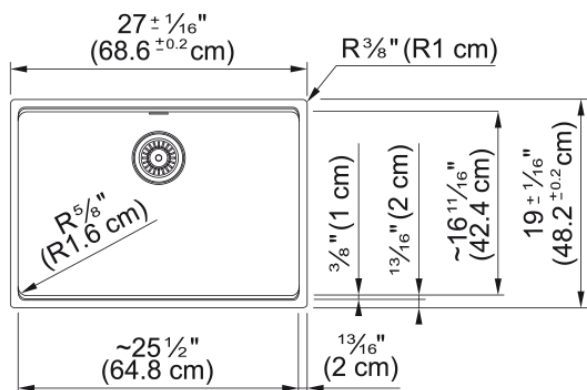

Maris Undermount Sink - MAG11025-ONY | 125.0687.025

Technical Data

Aspect

Sink type	Sink
Type of material	Granite
Number of bowls	1
Color	Onyx
Surface finish	None

Product Dimensions

Exterior size: right to left	27.008
Exterior size: front to back	18.976
Large bowl size: right to left	25.433
Large bowl size: front to back	16.732
Large bowl: depth	9.488

Installation

Minimum cabinet size	30"
----------------------	-----

Product specifications

Installation type	Undermount
Drain hole	3 1/2"
Position of drainer	No drainer

Product identification

Product brand	FRANKE
Product family	Maris
Collection	Maris
Certified by	IAPMO