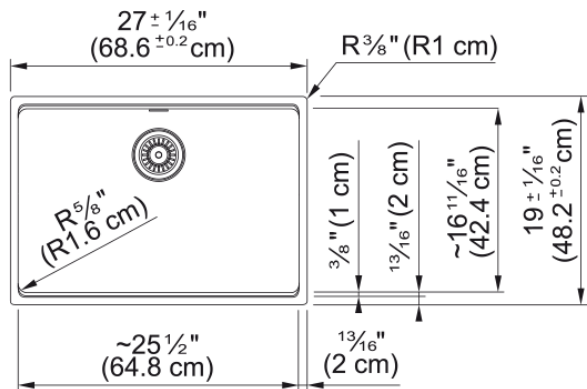

Maris Undermount Sink - MAG11025-ONY-S | 125.0687.165

Technical Data

Aspect

Sink type	Sink
Type of material	Granite
Number of bowls	1
Color	Onyx
Surface finish	None

Product Dimensions

Exterior size: right to left	27.008
Exterior size: front to back	18.976
Large bowl size: right to left	25.433
Large bowl size: front to back	16.732
Large bowl: depth	9.488

Installation

Minimum cabinet size	30"
----------------------	-----

Product specifications

Installation type	Undermount
Drain hole	3 1/2"
Position of drainer	No drainer

Product identification

Product brand	FRANKE
Product family	Maris
Collection	Maris
Certified by	IAPMO