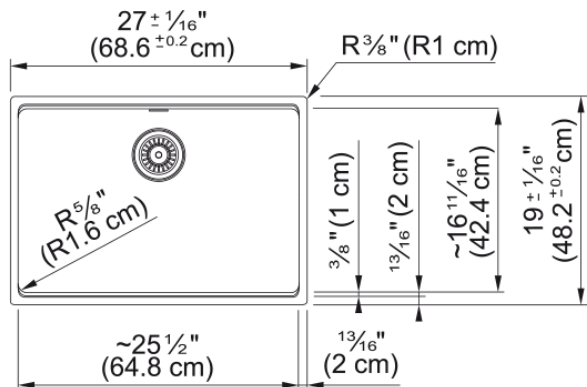

Maris Undermount Sink - MAG11025-PWT | 125.0687.027

Technical Data

Aspect

Sink type	Sink
Type of material	Granite
Number of bowls	1
Color	Polar white
Surface finish	None

Product Dimensions

Exterior size: right to left	27.008
Exterior size: front to back	18.976
Large bowl size: right to left	25.433
Large bowl size: front to back	16.732
Large bowl: depth	9.488

Installation

Minimum cabinet size	30"
----------------------	-----

Product specifications

Installation type	Undermount
Drain hole	3 1/2"
Position of drainer	No drainer

Product identification

Product brand	FRANKE
Product family	Maris
Collection	Maris
Certified by	IAPMO