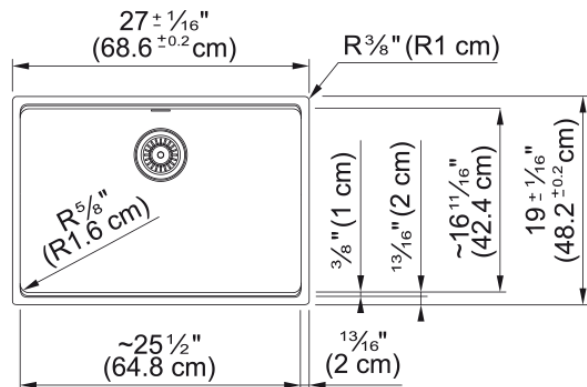

Maris Undermount Sink - MAG11025-PWT-S | 125.0687.167

Technical Data

Aspect

Sink type	Sink
Type of material	Granite
Number of bowls	1
Color	Polar white
Surface finish	None

Product Dimensions

Exterior size: right to left	27.008
Exterior size: front to back	18.976
Large bowl size: right to left	25.433
Large bowl size: front to back	16.732
Large bowl: depth	9.488

Installation

Minimum cabinet size	30"
----------------------	-----

Product specifications

Installation type	Undermount
Drain hole	3 1/2"
Position of drainer	No drainer

Product identification

Product brand	FRANKE
Product family	Maris
Collection	Maris
Certified by	IAPMO