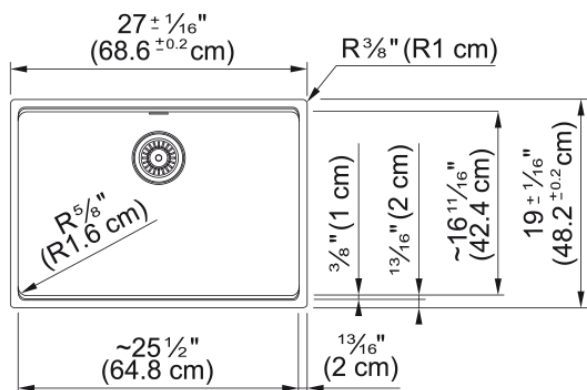

Maris Undermount Sink - MAG11025-SHG-S | 125.0687.168

Technical Data

Aspect

Sink type	Sink
Type of material	Granite
Number of bowls	1
Color	Stone grey
Surface finish	None

Product Dimensions

Exterior size: right to left	27.008
Exterior size: front to back	18.976
Large bowl size: right to left	25.433
Large bowl size: front to back	16.732
Large bowl: depth	9.488

Installation

Minimum cabinet size	30"
----------------------	-----

Product specifications

Installation type	Undermount
Drain hole	3 1/2"
Position of drainer	No drainer

Product identification

Product brand	FRANKE
Product family	Maris
Collection	Maris
Certified by	IAPMO