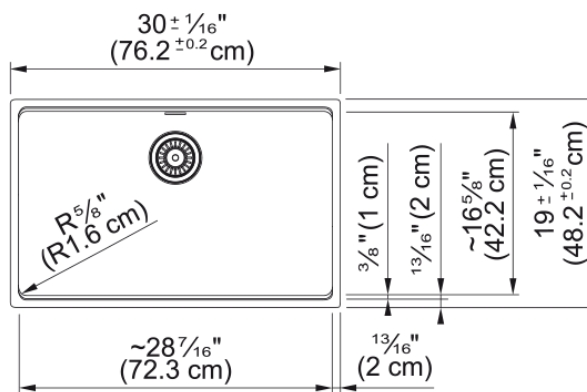

Maris Undermount Sink - MAG11028-CHA | 125.0687.015

Technical Data

Aspect

Sink type	Sink
Type of material	Granite
Number of bowls	1
Color	Champagne
Surface finish	None

Product Dimensions

Exterior size: right to left	30.008
Exterior size: front to back	18.976
Large bowl size: right to left	28.425
Large bowl size: front to back	16.614
Large bowl: depth	9.488

Installation

Minimum cabinet size	33"
----------------------	-----

Product specifications

Installation type	Undermount
Drain hole	3 1/2"
Position of drainer	No drainer

Product identification

Product brand	FRANKE
Product family	Maris
Collection	Maris
Certified by	IAPMO