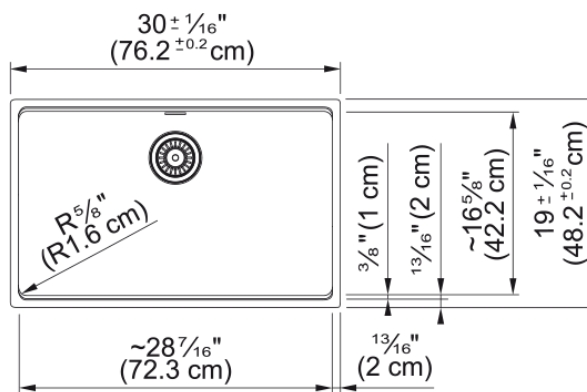

Maris Undermount Sink - MAG11028-CHA-S | 125.0687.155

Technical Data

Aspect

Sink type	Sink
Type of material	Granite
Number of bowls	1
Color	Champagne
Surface finish	None

Product Dimensions

Exterior size: right to left	30.008
Exterior size: front to back	18.976
Large bowl size: right to left	28.425
Large bowl size: front to back	16.614
Large bowl: depth	9.488

Installation

Minimum cabinet size	33"
----------------------	-----

Product specifications

Installation type	Undermount
Drain hole	3 1/2"
Position of drainer	No drainer

Product identification

Product brand	FRANKE
Product family	Maris
Collection	Maris
Certified by	IAPMO