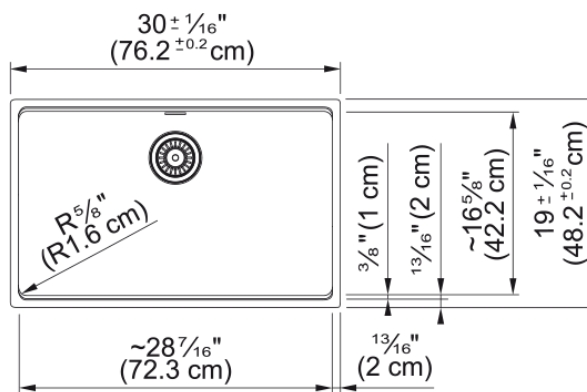

Maris Undermount Sink - MAG11028-ONY | 125.0687.018

Technical Data

Aspect

Sink type	Sink
Type of material	Granite
Number of bowls	1
Color	Onyx
Surface finish	None

Product Dimensions

Exterior size: right to left	30.008
Exterior size: front to back	18.976
Large bowl size: right to left	28.425
Large bowl size: front to back	16.614
Large bowl: depth	9.488

Installation

Minimum cabinet size	33"
----------------------	-----

Product specifications

Installation type	Undermount
Drain hole	3 1/2"
Position of drainer	No drainer

Product identification

Product brand	FRANKE
Product family	Maris
Collection	Maris
Certified by	IAPMO