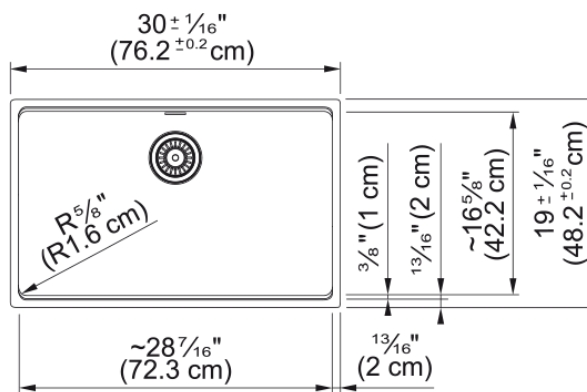

Maris Undermount Sink - MAG11028-PWT | 125.0687.020

Technical Data

Aspect

Sink type	Sink
Type of material	Granite
Number of bowls	1
Color	Polar white
Surface finish	None

Product Dimensions

Exterior size: right to left	30.008
Exterior size: front to back	18.976
Large bowl size: right to left	28.425
Large bowl size: front to back	16.614
Large bowl: depth	9.488

Installation

Minimum cabinet size	33"
----------------------	-----

Product specifications

Installation type	Undermount
Drain hole	3 1/2"
Position of drainer	No drainer

Product identification

Product brand	FRANKE
Product family	Maris
Collection	Maris
Certified by	IAPMO