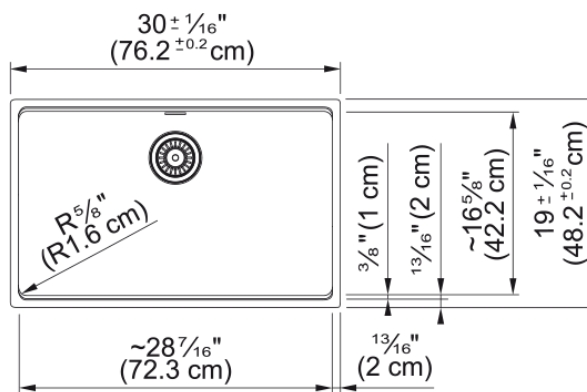

Maris Undermount Sink - MAG11028-PWT-S | 125.0687.160

Technical Data

Aspect

Sink type	Sink
Type of material	Granite
Number of bowls	1
Color	Polar white
Surface finish	None

Product Dimensions

Exterior size: right to left	30.008
Exterior size: front to back	18.976
Large bowl size: right to left	28.425
Large bowl size: front to back	16.614
Large bowl: depth	9.488

Installation

Minimum cabinet size	33"
----------------------	-----

Product specifications

Installation type	Undermount
Drain hole	3 1/2"
Position of drainer	No drainer

Product identification

Product brand	FRANKE
Product family	Maris
Collection	Maris
Certified by	IAPMO