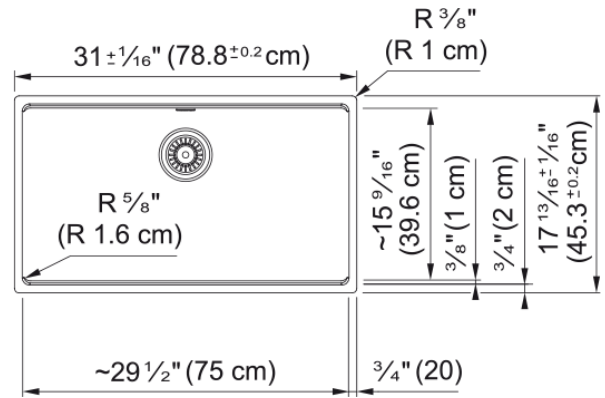

## Technical Data

### Product Dimensions

Exterior size: right to left	31.008
Exterior size: front to back	17.843
Large bowl size: right to left	29.449
Large bowl size: front to back	15.512
Large bowl: depth	9.488

### Installation

Minimum cabinet size	33"
----------------------	-----