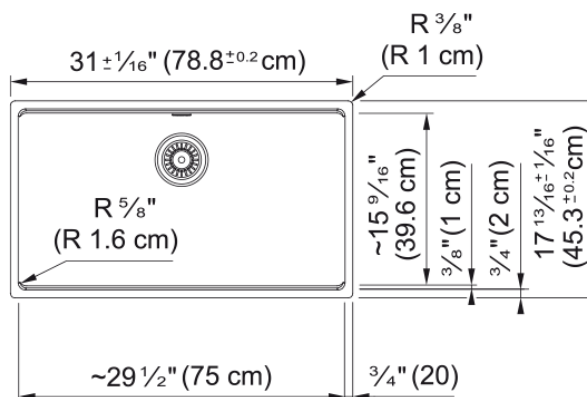

Maris Undermount Sink - MAG11029-MBK | 125.0687.093

Technical Data

Aspect

Sink type	Sink
Type of material	Granite
Number of bowls	1
Color	Matte black
Surface finish	None

Product Dimensions

Exterior size: right to left	31.008
Exterior size: front to back	17.843
Large bowl size: right to left	29.449
Large bowl size: front to back	15.512
Large bowl: depth	9.488

Installation

Minimum cabinet size	36"
----------------------	-----

Product specifications

Installation type	Undermount
Drain hole	3 1/2"
Position of drainer	No drainer

Product identification

Product brand	FRANKE
Product family	Maris
Collection	Maris
Certified by	IAPMO