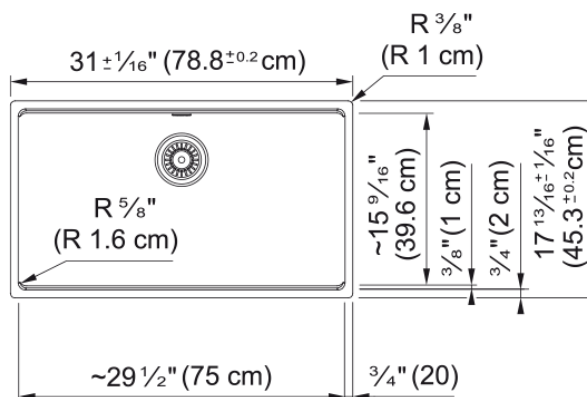

Maris Undermount Sink - MAG11029-ONY | 125.0687.095

Technical Data

Aspect

Sink type	Sink
Type of material	Granite
Number of bowls	1
Color	Onyx
Surface finish	None

Product Dimensions

Exterior size: right to left	31.008
Exterior size: front to back	17.843
Large bowl size: right to left	29.449
Large bowl size: front to back	15.512
Large bowl: depth	9.488

Installation

Minimum cabinet size	36"
----------------------	-----

Product specifications

Installation type	Undermount
Drain hole	3 1/2"
Position of drainer	No drainer

Product identification

Product brand	FRANKE
Product family	Maris
Collection	Maris
Certified by	IAPMO