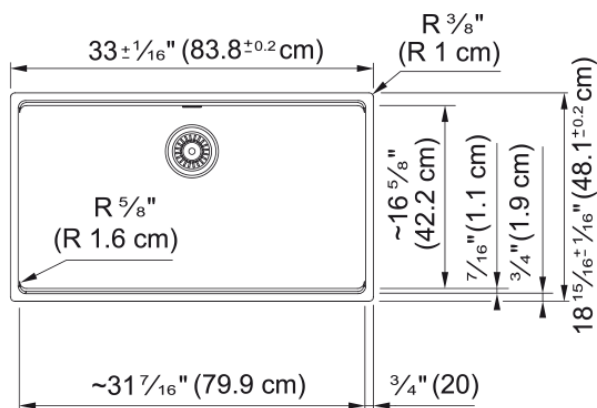

Maris Undermount Sink - MAG11031-CHA-S | 125.0687.106

Technical Data

Aspect

Sink type	Sink
Type of material	Granite
Number of bowls	1
Color	Champagne
Surface finish	None

Product Dimensions

Exterior size: right to left	33.008
Exterior size: front to back	18.937
Large bowl size: right to left	31.457
Large bowl size: front to back	16.614
Large bowl: depth	9.488

Installation

Minimum cabinet size	36"
----------------------	-----

Product specifications

Installation type	Undermount
Drain hole	3 1/2"
Position of drainer	No drainer

Product identification

Product brand	FRANKE
Product family	Maris
Collection	Maris
Certified by	IAPMO