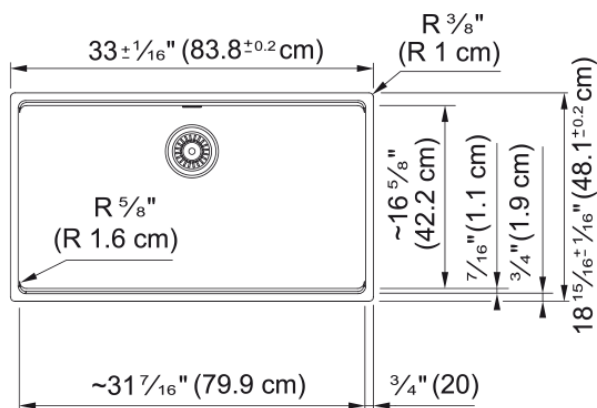

Maris Undermount Sink - MAG11031-MBK | 125.0686.967

Technical Data

Aspect

Sink type	Sink
Type of material	Granite
Number of bowls	1
Color	Matte black
Surface finish	None

Product Dimensions

Exterior size: right to left	33.008
Exterior size: front to back	18.937
Large bowl size: right to left	31.457
Large bowl size: front to back	16.614
Large bowl: depth	9.488

Installation

Minimum cabinet size	36"
----------------------	-----

Product specifications

Installation type	Undermount
Drain hole	3 1/2"
Position of drainer	No drainer

Product identification

Product brand	FRANKE
Product family	Maris
Collection	Maris
Certified by	IAPMO