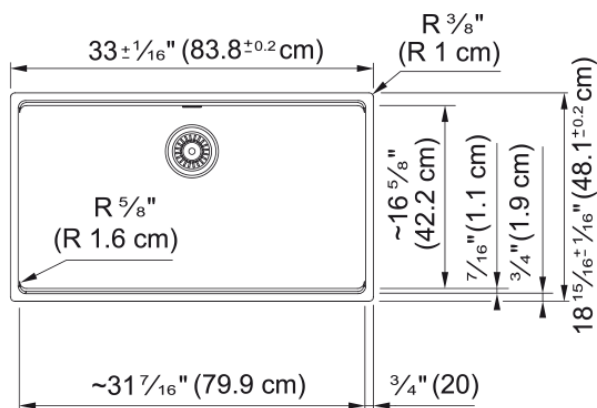

Maris Undermount Sink - MAG11031-MOC-S | 125.0687.108

Technical Data

Aspect

Sink type	Sink
Type of material	Granite
Number of bowls	1
Color	Mocha
Surface finish	None

Product Dimensions

Exterior size: right to left	33.008
Exterior size: front to back	18.937
Large bowl size: right to left	31.457
Large bowl size: front to back	16.614
Large bowl: depth	9.488

Installation

Minimum cabinet size	36"
----------------------	-----

Product specifications

Installation type	Undermount
Drain hole	3 1/2"
Position of drainer	No drainer

Product identification

Product brand	FRANKE
Product family	Maris
Collection	Maris
Certified by	IAPMO