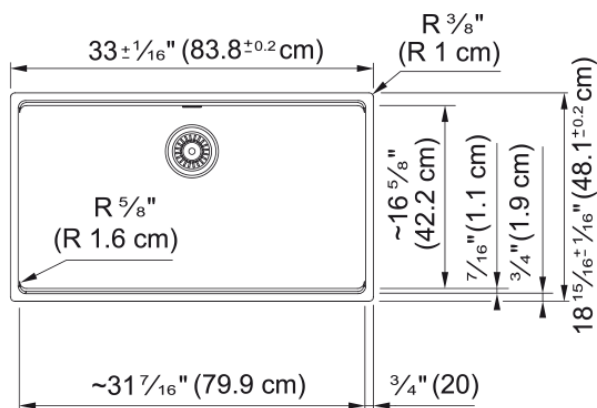

Maris Undermount Sink - MAG11031-ONY | 125.0686.935

Technical Data

Aspect

Sink type	Sink
Type of material	Granite
Number of bowls	1
Color	Onyx
Surface finish	None

Product Dimensions

Exterior size: right to left	33.008
Exterior size: front to back	18.937
Large bowl size: right to left	31.457
Large bowl size: front to back	16.614
Large bowl: depth	9.488

Installation

Minimum cabinet size	36"
----------------------	-----

Product specifications

Installation type	Undermount
Drain hole	3 1/2"
Position of drainer	No drainer

Product identification

Product brand	FRANKE
Product family	Maris
Collection	Maris
Certified by	IAPMO