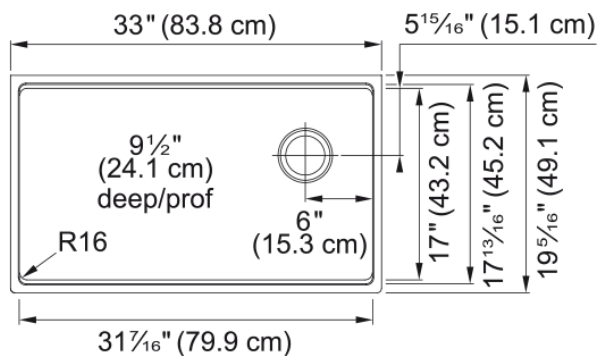

## Technical Data

### Product Dimensions

Exterior size: right to left	33.004
Exterior size: front to back	19.335
Large bowl size: right to left	31.457
Large bowl size: front to back	17.035
Large bowl: depth	9.496

### Installation

Minimum cabinet size	36"
----------------------	-----

### Product specifications

Installation type	Undermount
Drain hole	3 1/2"
Position of drainer	No drainer