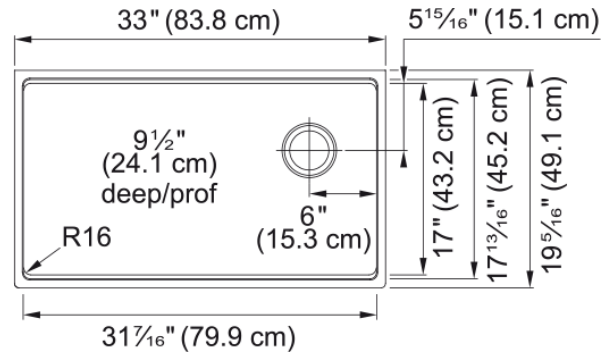

## Technical Data

### Product Dimensions

Exterior size: right to left	33.004
Exterior size: front to back	19.335
Large bowl size: right to left	31.457
Large bowl size: front to back	17.035
Large bowl: depth	9.496

### Installation

Minimum cabinet size	36"
----------------------	-----

### Product specifications

Installation type	Undermount
Drain hole	3 1/2"
Position of drainer	No drainer