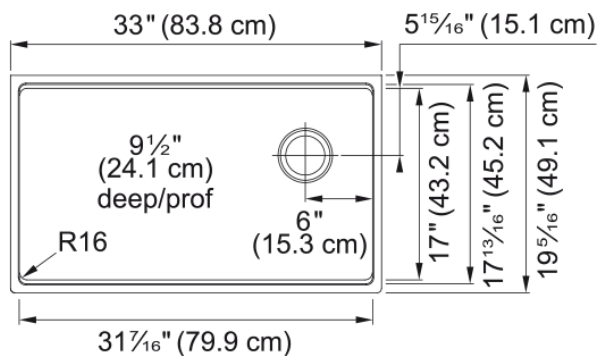

Maris Undermount Sink MAG110310W-MBK-S | 125.0637.100

Technical Data

Aspect

Sink type	Sink
Type of material	Granite
Number of bowls	1
Color	Matte black
Surface finish	None

Product Dimensions

Exterior size: right to left	33.004
Exterior size: front to back	19.335
Large bowl size: right to left	31.457
Large bowl size: front to back	17.035
Large bowl: depth	9.496

Installation

Minimum cabinet size	36"
----------------------	-----

Product specifications

Installation type	Undermount
Drain hole	3 1/2"
Position of drainer	No drainer

Product identification

Product brand	FRANKE
Product family	Maris
Collection	Maris
Certified by	CUPC