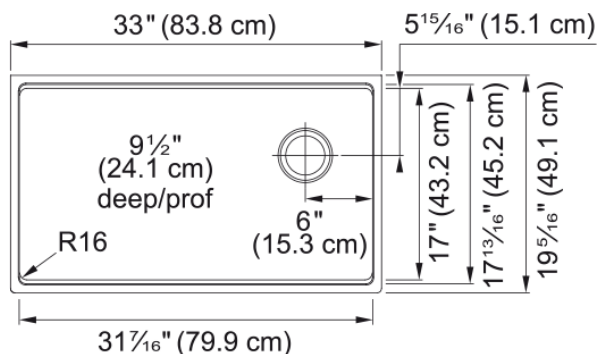

## Technical Data

### Product Dimensions

Exterior size: right to left	33.004
Exterior size: front to back	19.335
Large bowl size: right to left	31.457
Large bowl size: front to back	17.035
Large bowl: depth	9.496

### Installation

Minimum cabinet size	36"
----------------------	-----

### Product specifications

Installation type	Undermount
Drain hole	3 1/2"
Position of drainer	No drainer