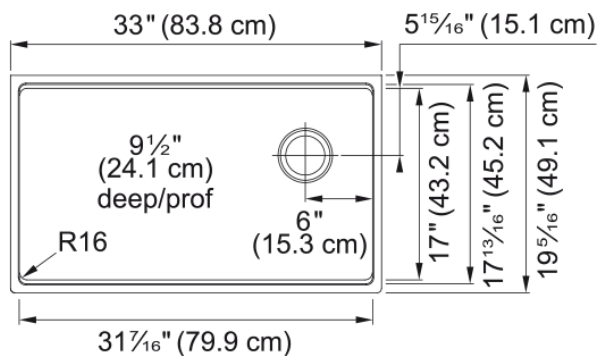

Maris Undermount Sink - MAG110310W-ONY | 125.0637.076

Technical Data

Aspect

Sink type	Sink
Type of material	Granite
Number of bowls	1
Color	Onyx
Surface finish	None

Product Dimensions

Exterior size: right to left	33.004
Exterior size: front to back	19.335
Large bowl size: right to left	31.457
Large bowl size: front to back	17.035
Large bowl: depth	9.496

Installation

Minimum cabinet size	36"
----------------------	-----

Product specifications

Installation type	Undermount
Drain hole	3 1/2"
Position of drainer	No drainer

Product identification

Product brand	FRANKE
Product family	Maris
Collection	Maris
Certified by	CUPC