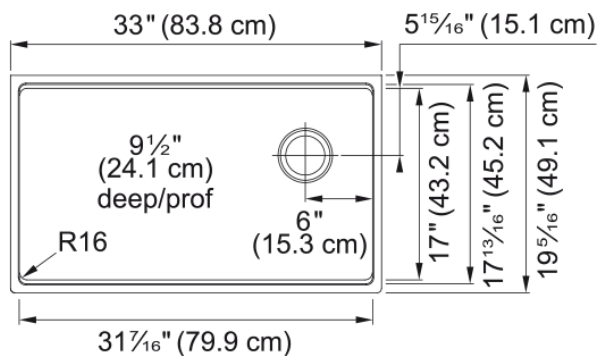

Maris Undermount Sink - MAG11031OW-PWT | 125.0637.078

Technical Data

Aspect

Sink type	Sink
Type of material	Granite
Number of bowls	1
Color	Polar white
Surface finish	None

Product Dimensions

Exterior size: right to left	33.004
Exterior size: front to back	19.335
Large bowl size: right to left	31.457
Large bowl size: front to back	17.035
Large bowl: depth	9.496

Installation

Minimum cabinet size	36"
----------------------	-----

Product specifications

Installation type	Undermount
Drain hole	3 1/2"
Position of drainer	No drainer

Product identification

Product brand	FRANKE
Product family	Maris
Collection	Maris
Certified by	CUPC