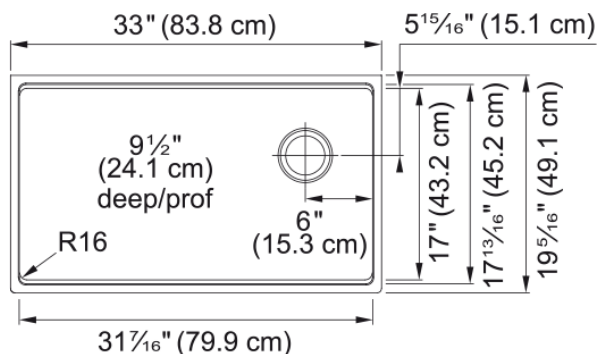

Maris Undermount Sink MAG110310W-PWT-S | 125.0637.096

Technical Data

Aspect

Sink type	Sink
Type of material	Granite
Number of bowls	1
Color	Polar white
Surface finish	None

Product Dimensions

Exterior size: right to left	33.004
Exterior size: front to back	19.335
Large bowl size: right to left	31.457
Large bowl size: front to back	17.035
Large bowl: depth	9.496

Installation

Minimum cabinet size	36"
----------------------	-----

Product specifications

Installation type	Undermount
Drain hole	3 1/2"
Position of drainer	No drainer

Product identification

Product brand	FRANKE
Product family	Maris
Collection	Maris
Certified by	CUPC