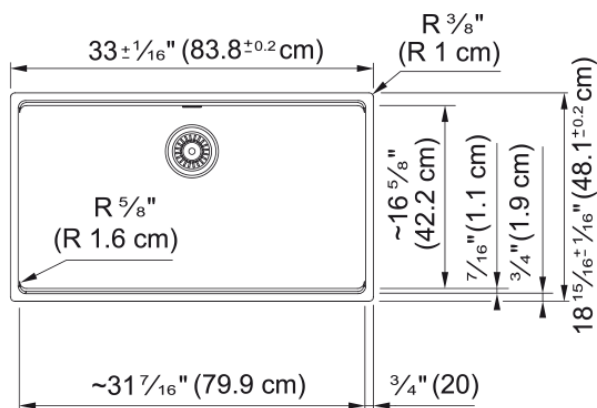

Maris Undermount Sink - MAG11031-PWT-S | 125.0687.111

Technical Data

Aspect

Sink type	Sink
Type of material	Granite
Number of bowls	1
Color	Polar white
Surface finish	None

Product Dimensions

Exterior size: right to left	33.008
Exterior size: front to back	18.937
Large bowl size: right to left	31.457
Large bowl size: front to back	16.614
Large bowl: depth	9.488

Installation

Minimum cabinet size	36"
----------------------	-----

Product specifications

Installation type	Undermount
Drain hole	3 1/2"
Position of drainer	No drainer

Product identification

Product brand	FRANKE
Product family	Maris
Collection	Maris
Certified by	IAPMO