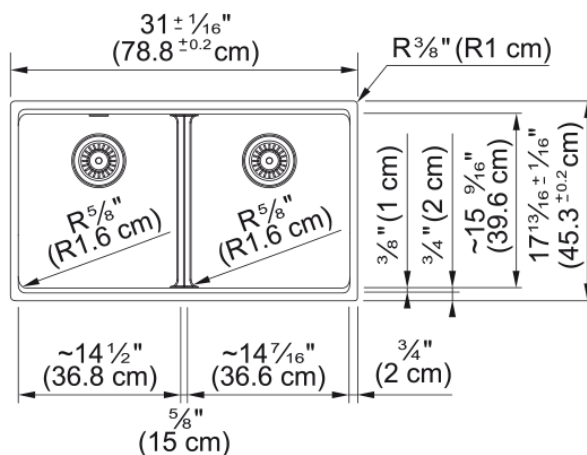

Maris Undermount Sink - MAG1201414-MBK-S | 125.0687.214

Technical Data

Aspect

Sink type	Sink
Type of material	Granite
Number of bowls	2
Color	Matte black
Surface finish	None

Product Dimensions

Exterior size: right to left	31.008
Exterior size: front to back	17.835
Large bowl size: right to left	14.252
Large bowl size: front to back	15.606
Large bowl: depth	9.492
Small bowl size: right to left	14.252
Small bowl size: front to back	15.606
Small bowl: depth	9.492

Installation

Minimum cabinet size	33"
----------------------	-----

Product specifications

Installation type	Undermount
Drain hole	3 1/2"
Position of drainer	No drainer

Product identification

Product brand	FRANKE
Product family	Maris
Collection	Maris
Certified by	IAPMO