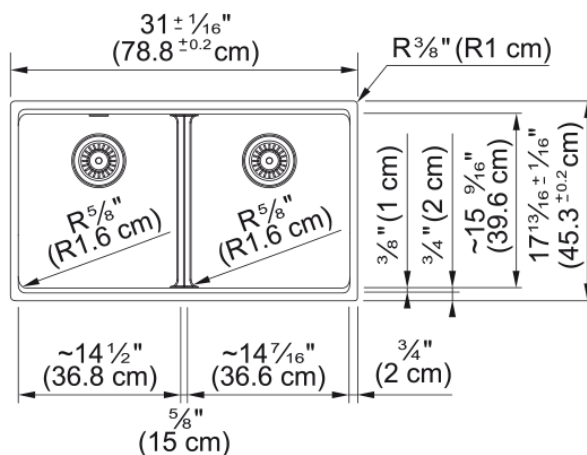

## Technical Data

### Product Dimensions

Exterior size: right to left	31.008
Exterior size: front to back	17.835
Large bowl size: right to left	14.252
Large bowl size: front to back	15.606
Large bowl: depth	9.492
Small bowl size: right to left	14.252
Small bowl size: front to back	15.606
Small bowl: depth	9.492

### Installation

Minimum cabinet size	36"
----------------------	-----

### Product specifications

Installation type	Undermount
Drain hole	3 1/2"
Position of drainer	No drainer