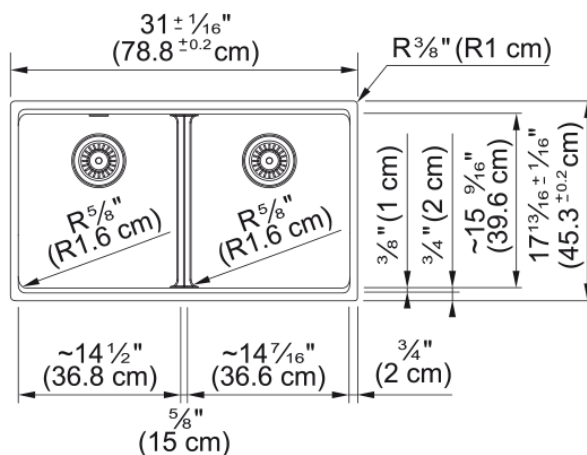

Maris Undermount Sink - MAG1201414-MOC-S | 125.0687.215

Technical Data

Aspect

Sink type	Sink
Type of material	Granite
Number of bowls	2
Color	Mocha
Surface finish	None

Product Dimensions

Exterior size: right to left	31.008
Exterior size: front to back	17.835
Large bowl size: right to left	14.252
Large bowl size: front to back	15.606
Large bowl: depth	9.492
Small bowl size: right to left	14.252
Small bowl size: front to back	15.606
Small bowl: depth	9.492

Installation

Minimum cabinet size	33"
----------------------	-----

Product specifications

Installation type	Undermount
Drain hole	3 1/2"
Position of drainer	No drainer

Product identification

Product brand	FRANKE
Product family	Maris
Collection	Maris
Certified by	IAPMO