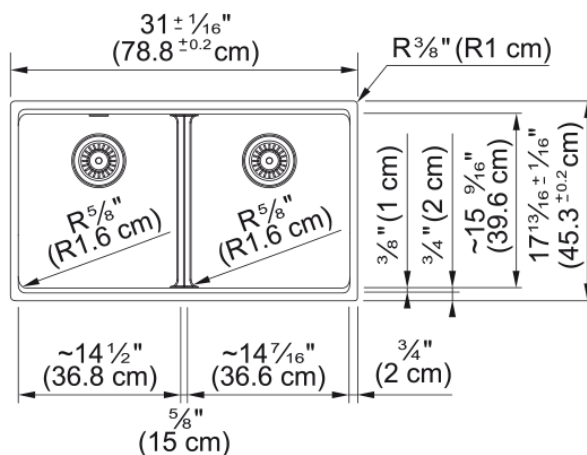

Maris Undermount Sink - MAG1201414-ONY | 125.0687.067

Technical Data

Aspect

Sink type	Sink
Type of material	Granite
Number of bowls	2
Color	Onyx
Surface finish	None

Product Dimensions

Exterior size: right to left	31.008
Exterior size: front to back	17.835
Large bowl size: right to left	14.252
Large bowl size: front to back	15.606
Large bowl: depth	9.492
Small bowl size: right to left	14.252
Small bowl size: front to back	15.606
Small bowl: depth	9.492

Installation

Minimum cabinet size	36"
----------------------	-----

Product specifications

Installation type	Undermount
Drain hole	3 1/2"
Position of drainer	No drainer

Product identification

Product brand	FRANKE
Product family	Maris
Collection	Maris
Certified by	IAPMO