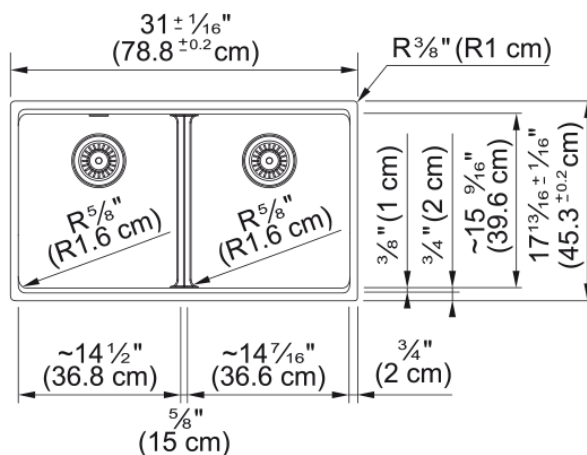

Maris Undermount Sink - MAG1201414-ONY-S | 125.0687.216

Technical Data

Aspect

Sink type	Sink
Type of material	Granite
Number of bowls	2
Color	Onyx
Surface finish	None

Product Dimensions

Exterior size: right to left	31.008
Exterior size: front to back	17.835
Large bowl size: right to left	14.252
Large bowl size: front to back	15.606
Large bowl: depth	9.492
Small bowl size: right to left	14.252
Small bowl size: front to back	15.606
Small bowl: depth	9.492

Installation

Minimum cabinet size	33"
----------------------	-----

Product specifications

Installation type	Undermount
Drain hole	3 1/2"
Position of drainer	No drainer

Product identification

Product brand	FRANKE
Product family	Maris
Collection	Maris
Certified by	IAPMO