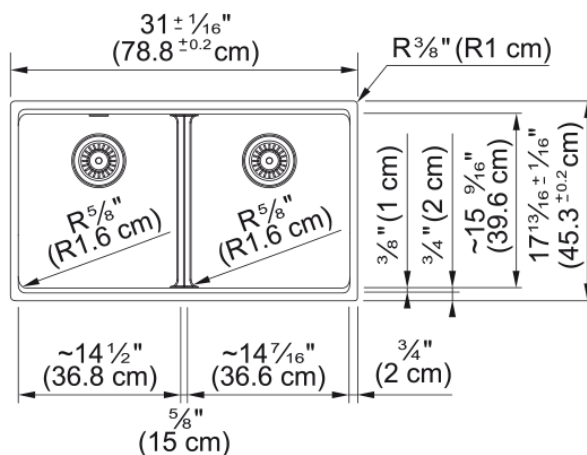

Maris Undermount Sink - MAG1201414-SHG-S | 125.0687.219

Technical Data

Aspect

Sink type	Sink
Type of material	Granite
Number of bowls	2
Color	Stone grey
Surface finish	None

Product Dimensions

Exterior size: right to left	31.008
Exterior size: front to back	17.835
Large bowl size: right to left	14.252
Large bowl size: front to back	15.606
Large bowl: depth	9.492
Small bowl size: right to left	14.252
Small bowl size: front to back	15.606
Small bowl: depth	9.492

Installation

Minimum cabinet size	33"
----------------------	-----

Product specifications

Installation type	Undermount
Drain hole	3 1/2"
Position of drainer	No drainer

Product identification

Product brand	FRANKE
Product family	Maris
Collection	Maris
Certified by	IAPMO