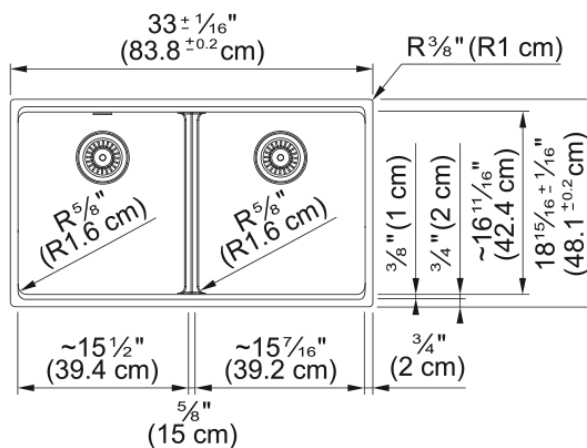

Maris Undermount Sink - MAG1201515-CHA | 125.0686.987

Technical Data

Aspect

Sink type	Sink
Type of material	Granite
Number of bowls	2
Color	Champagne
Surface finish	None

Product Dimensions

Exterior size: right to left	33.008
Exterior size: front to back	18.937
Large bowl size: right to left	15.252
Large bowl size: front to back	16.732
Large bowl: depth	9.488
Small bowl size: right to left	15.252
Small bowl size: front to back	16.732
Small bowl: depth	9.488

Installation

Minimum cabinet size	36"
----------------------	-----

Product specifications

Installation type	Undermount
Drain hole	3 1/2"
Position of drainer	No drainer

Product identification

Product brand	FRANKE
Product family	Maris
Collection	Maris
Certified by	IAPMO