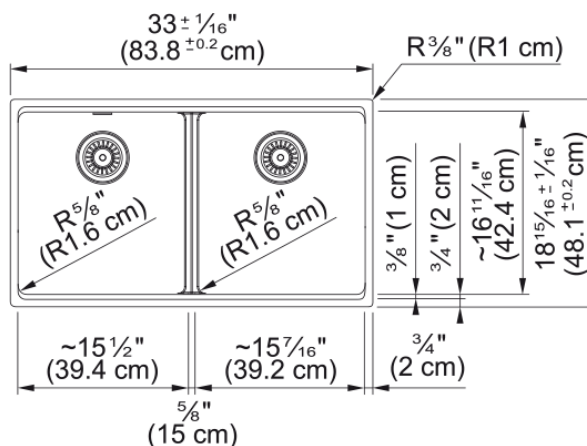

Maris Undermount Sink - MAG1201515-CHA-S | 125.0687.120

Technical Data

Aspect

Sink type	Sink
Type of material	Granite
Number of bowls	2
Color	Champagne
Surface finish	None

Product Dimensions

Exterior size: right to left	33.008
Exterior size: front to back	18.937
Large bowl size: right to left	15.252
Large bowl size: front to back	16.732
Large bowl: depth	9.488
Small bowl size: right to left	15.252
Small bowl size: front to back	16.732
Small bowl: depth	9.488

Installation

Minimum cabinet size	36"
----------------------	-----

Product specifications

Installation type	Undermount
Drain hole	3 1/2"
Position of drainer	No drainer

Product identification

Product brand	FRANKE
Product family	Maris
Collection	Maris
Certified by	IAPMO