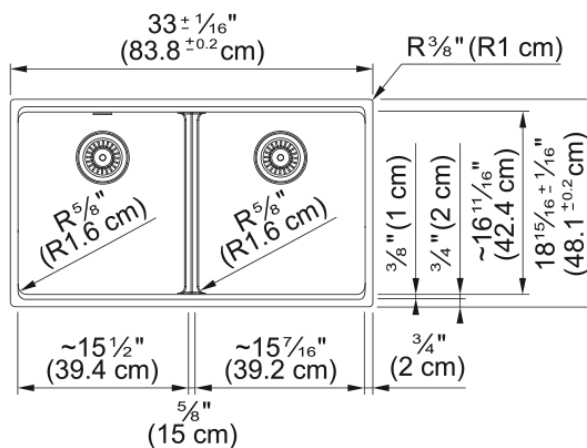

Maris Undermount Sink - MAG1201515-MBK | 125.0686.988

Technical Data

Aspect

Sink type	Sink
Type of material	Granite
Number of bowls	2
Color	Matte black
Surface finish	None

Product Dimensions

Exterior size: right to left	33.008
Exterior size: front to back	18.937
Large bowl size: right to left	15.252
Large bowl size: front to back	16.732
Large bowl: depth	9.488
Small bowl size: right to left	15.252
Small bowl size: front to back	16.732
Small bowl: depth	9.488

Installation

Minimum cabinet size	36"
----------------------	-----

Product specifications

Installation type	Undermount
Drain hole	3 1/2"
Position of drainer	No drainer

Product identification

Product brand	FRANKE
Product family	Maris
Collection	Maris
Certified by	IAPMO