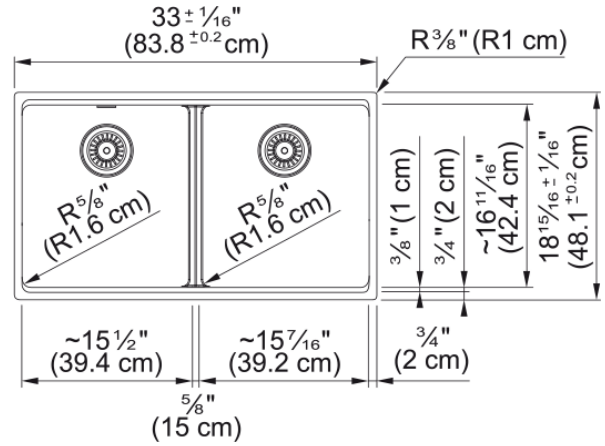

Maris Undermount Sink - MAG1201515-MBK-S | 125.0687.121

Technical Data

Aspect

Sink type	Sink
Type of material	Granite
Number of bowls	2
Color	Matte black
Surface finish	None

Product Dimensions

Exterior size: right to left	33.008
Exterior size: front to back	18.937
Large bowl size: right to left	15.252
Large bowl size: front to back	16.732
Large bowl: depth	9.488
Small bowl size: right to left	15.252
Small bowl size: front to back	16.732
Small bowl: depth	9.488

Installation

Minimum cabinet size	36"
----------------------	-----

Product specifications

Installation type	Undermount
Drain hole	3 1/2"
Position of drainer	No drainer

Product identification

Product brand	FRANKE
Product family	Maris
Collection	Maris
Certified by	IAPMO