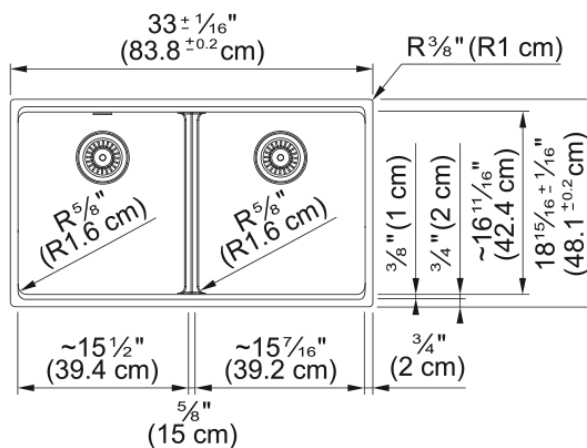

Maris Undermount Sink - MAG1201515-MOC-S | 125.0687.122

Technical Data

Aspect

Sink type	Sink
Type of material	Granite
Number of bowls	2
Color	Mocha
Surface finish	None

Product Dimensions

Exterior size: right to left	33.008
Exterior size: front to back	18.937
Large bowl size: right to left	15.252
Large bowl size: front to back	16.732
Large bowl: depth	9.488
Small bowl size: right to left	15.252
Small bowl size: front to back	16.732
Small bowl: depth	9.488

Installation

Minimum cabinet size	36"
----------------------	-----

Product specifications

Installation type	Undermount
Drain hole	3 1/2"
Position of drainer	No drainer

Product identification

Product brand	FRANKE
Product family	Maris
Collection	Maris
Certified by	IAPMO