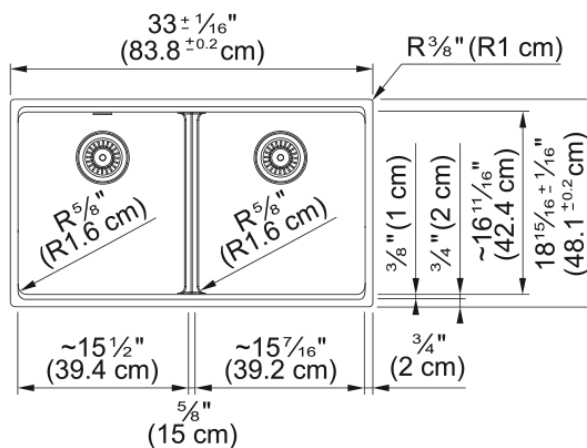

Maris Undermount Sink - MAG1201515-ONY | 125.0686.990

Technical Data

Aspect

Sink type	Sink
Type of material	Granite
Number of bowls	2
Color	Onyx
Surface finish	None

Product Dimensions

Exterior size: right to left	33.008
Exterior size: front to back	18.937
Large bowl size: right to left	15.252
Large bowl size: front to back	16.732
Large bowl: depth	9.488
Small bowl size: right to left	15.252
Small bowl size: front to back	16.732
Small bowl: depth	9.488

Installation

Minimum cabinet size	36"
----------------------	-----

Product specifications

Installation type	Undermount
Drain hole	3 1/2"
Position of drainer	No drainer

Product identification

Product brand	FRANKE
Product family	Maris
Collection	Maris
Certified by	IAPMO